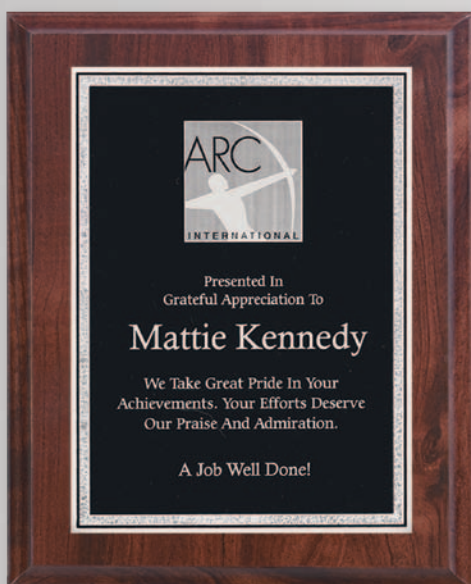

ECONOMY SERIES

Stunning awards acknowledge that special achievement. Vibrant colors and bright Florentine are combined with deep grained cherry finished plaques.

Blue QP1725A-BL 6" x 8"
Marble QP1725AA-BL 7" x 9"
Mist QP1725B-BL 8" x 10"
QP1725C-BL 9" x 12"
QP1725D-BL 10½" x 13"

Green QP1725A-GN 6" x 8"
Marble QP1725AA-GN 7" x 9"
Mist QP1725B-GN 8" x 10"
QP1725C-GN 9" x 12"
QP1725D-GN 10½" x 13"

Sienna QP1725A-SN 6" x 8"
Marble QP1725AA-SN 7" x 9"
Mist QP1725B-SN 8" x 10"
QP1725C-SN 9" x 12"
QP1725D-SN 10½" x 13"

Black (BK)*

Bright gold or silver border with florentine highlights.

QP170A-* 6" x 8"
QP170AA-* 7" x 9"
QP170B-* 8" x 10"
QP170C-* 9" x 12"
Available in all colors
QP170D-* 10½" x 13"
Available in BK or S only
*Specify color when ordering

Burgundy (BU)*

Black (S)*

Blue (BL)*

Part of the LASERBRITE® line of recognition products