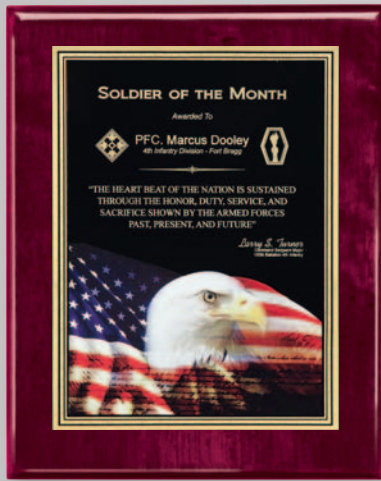

ZA SERIES HIGH DEFINITION PLAQUES

The ZA Series High Definition Plaques are available in 2 styles, the High Gloss 8" x 10" in Black or Rosewood Premium Style and the Cherry Finish 6" x 8" and 8" x 10" Value Series.

The ZA Premium Plaques, QPZA68*

Rich awards that combine high definition activity plates with High Gloss Plaques. Specify High Gloss wood finish and event when ordering: Rosewood (R), Black (B), or Walnut (W) Premium Series plaques are available in all activity events in 8" x 10" size only. Examples are displayed below.