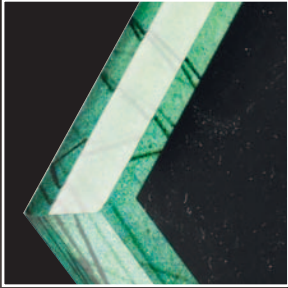

GALAXY SERIES ACRYLIC AWARDS

Polished 45 degree bevel allows light to accentuate the Galaxy Series' gleaming profile and color shifting properties.

Hazel Green
QA811H-C-GN 10.5" x 12.5"

Multi-colored acrylic with contemporary wrought iron stand makes a bold statement about the recipient. Example with Color-Fill option.