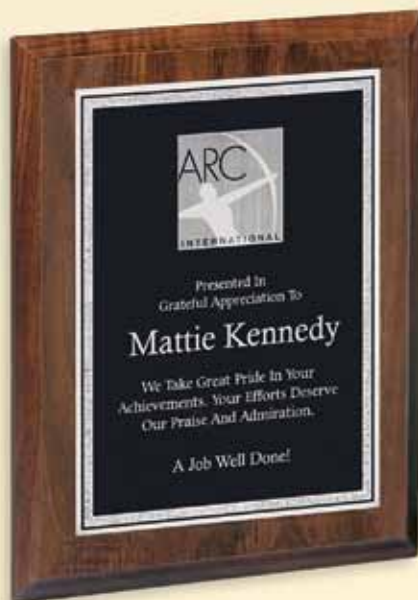

ECONOMY SERIES

Stunning awards acknowledge that special achievement. Vibrant colors and bright Florentine are combined with deep grained cherry finished plaques.

Bright gold or silver border with florentine highlights.

- QP170A-* 6" x 8"
- QP170AA-* 7" x 9"
- QP170B-* 8" x 10"
- QP170C-* 9" x 12"
- Available in all colors
- QP170D-* 10½" x 13"
- Available in BK or S only
- *Specify color when ordering

Black (S)*