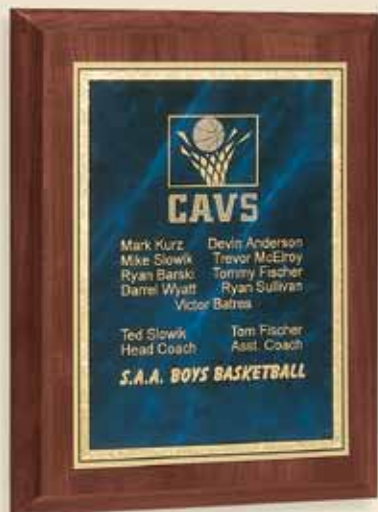

ECONOMY SERIES

Blue QP1725A-BL 6" x 8"
Marble QP1725AA-BL 7" x 9"
Mist QP1725B-BL 8" x 10"
QP1725C-BL 9" x 12"
QP1725D-BL 10½" x 13"